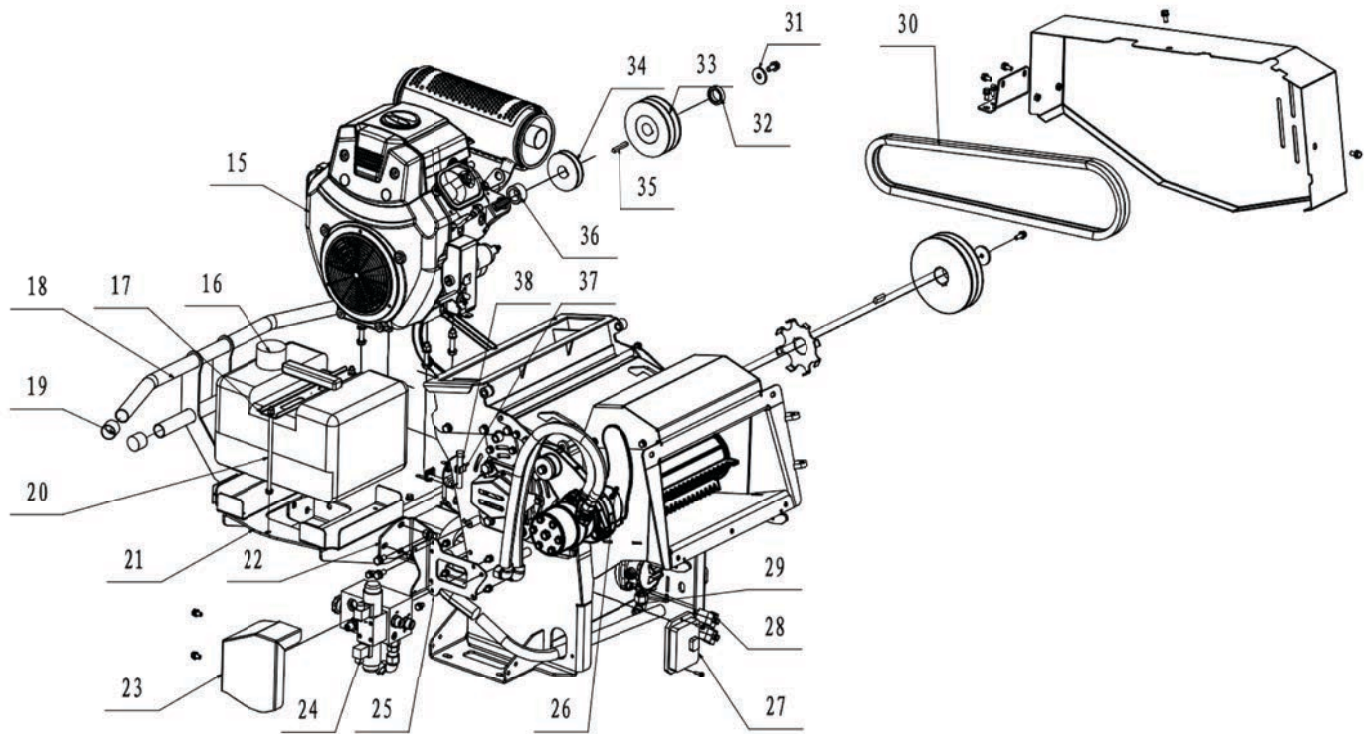

Lp	Kod	Nazwa	Ilość
1	680620	Jockey wheel	1
2	680621	Tow coupler	1
3	680622	Reinforce plate	1
4	680623	Bolt	4
5	680624	Bracket	1
6	680625	Jockey wheel clamp	1
7	680626	Tow bar	1
8	680627	Rear lamp cable	1
9	680159	Mud guard bracket	1
10	680629	Reflection	2
11	680630	Reflection bracket	2
12	680631	Mud guard	2
13	680632	Wheel	2
14	680633	Eye bolt	1
15	680634	Feeding spring	1
16	680635	Axle UBR500	1
17	680636	Spring holder	1
18	680165	Battery	1
19	680167	Mudguard right bracket	1
20	680639	Mud guard bracket	1
21	680640	Battery fix bolt	2
22	680641	Rear lamps assy.	1
23	680642	Back bracket	1
24	680643	Feeding hopper	1
25	680722	Emergency cable	1
26	680645	Hinge pin	1
27	680646	Drum housing	1
28	680647	Discharge chute	1
29	680648	Feeding control cable	1

Lp	Kod	Nazwa	Ilość
1	680649	Blade bolt	12
2	680030	Blade	2
3	680651	Rotor/Drum assy.	1

Lp	Kod	Nazwa	Ilość
1	680652	Rotor/drum housing	1
2	680653	RPM counter	1
3	680654	Key	1
4	680069	Rotor pulley SPB175-2-2012-40	1
5	680656	Plate washer	1
6	680657	Belt cover	1
7	680658	Belt cover front bracket	1
8	680659	Pump	1
9	680660	Tension bolt pump	2
10	680661	Tension plate engine	1
11	680662	Engine fix plate right	1
12	680663	Tension bolt engine	2
13	680664	Cushion block	2
14	680665	Pump belt	1

Lp	Kod	Nazwa	Ilość
15	680666	Engine	1
16	680667	Gasoline tank	1
17	680668	Tank clamp	1
18	680669	Bumper	1
19	680080	Cap bumper	4
20	680671	Tank bolt	2
21	680672	Engine plate	1
22	680673	Engine fix plate left	1
23	680674	Valve cover	1
24	680675	Valve assy	1
25	680676	Valve plate	1
26	680677	Grease nipple	1
27	680678	Controller	1
28	680047	Relay	2
29	680680	Hose couple	1
30	680066	Drum belt	2
31	680682	Plate washer	1
32	680683	Bush outside	1
33	680058	Engine to drum pulley	1
34	680685	Engine to pump SPA85-01-1210-11	1
35	680686	Key	1
36	680687	Bush inside	1
37	680688	Circlip	1
38	680689	D ring	1