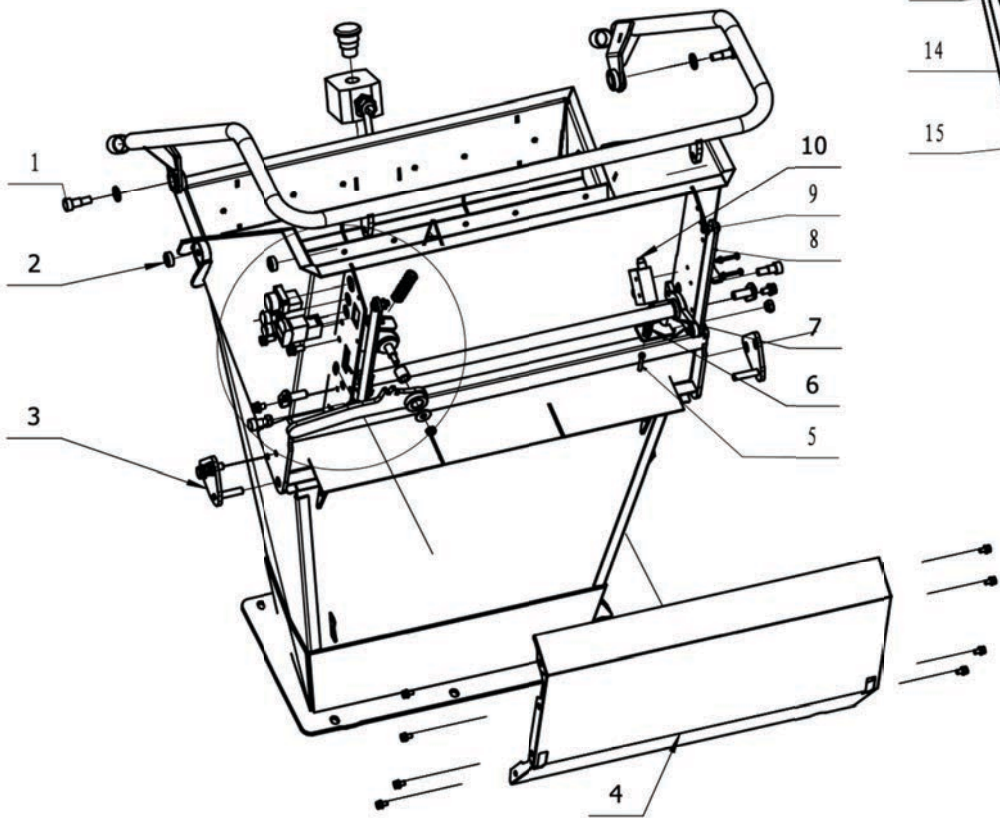

Lp	Kod	Nazwa	Ilość
1	680695	Shoulder bolt	2
2	680696	Joint bearing	4
3	680697	Tray hinge	2
4	680698	Tray cover	1
5	680699	Eyebolt	2
6	680700	Spring	2
7	680701	Lock plate	1
8	680702	Connecting plate	2
9	680703	Pin	2
10	680290	Micro switch	1
11	680705	Reset button	1
12	680706	Indicator	2
13	680707	Control switch	1
14	680708	Lock hinge	2
15	680294	Shoulder bolt	2
16	680710	Release lever	1
17	680711	Lubricant bearing	1
18	680105	Lock base	1
19	680106	Spring	1
20	680714	Panic bar	1