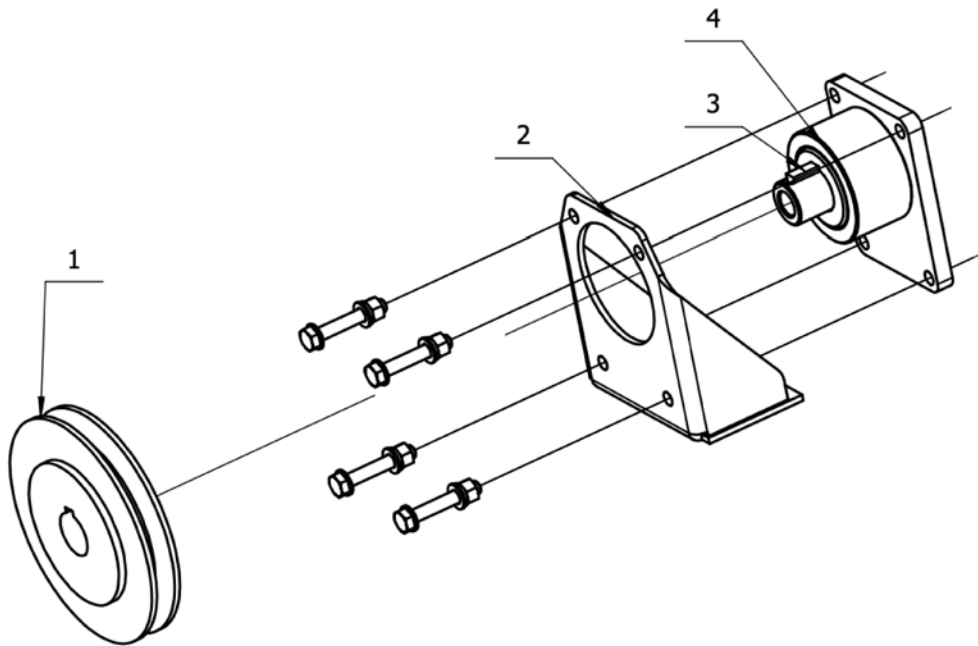

Lp	Kod	Nazwa	Ilość
1	680742	Pulley	1
2	680743	Pump bracket	1
3	680744	Key	1
4	680745	Transmission unit	1
5	680746	Pump	1
6	680747	Inlet coupler	1
7	680748	Outlet coupler	1