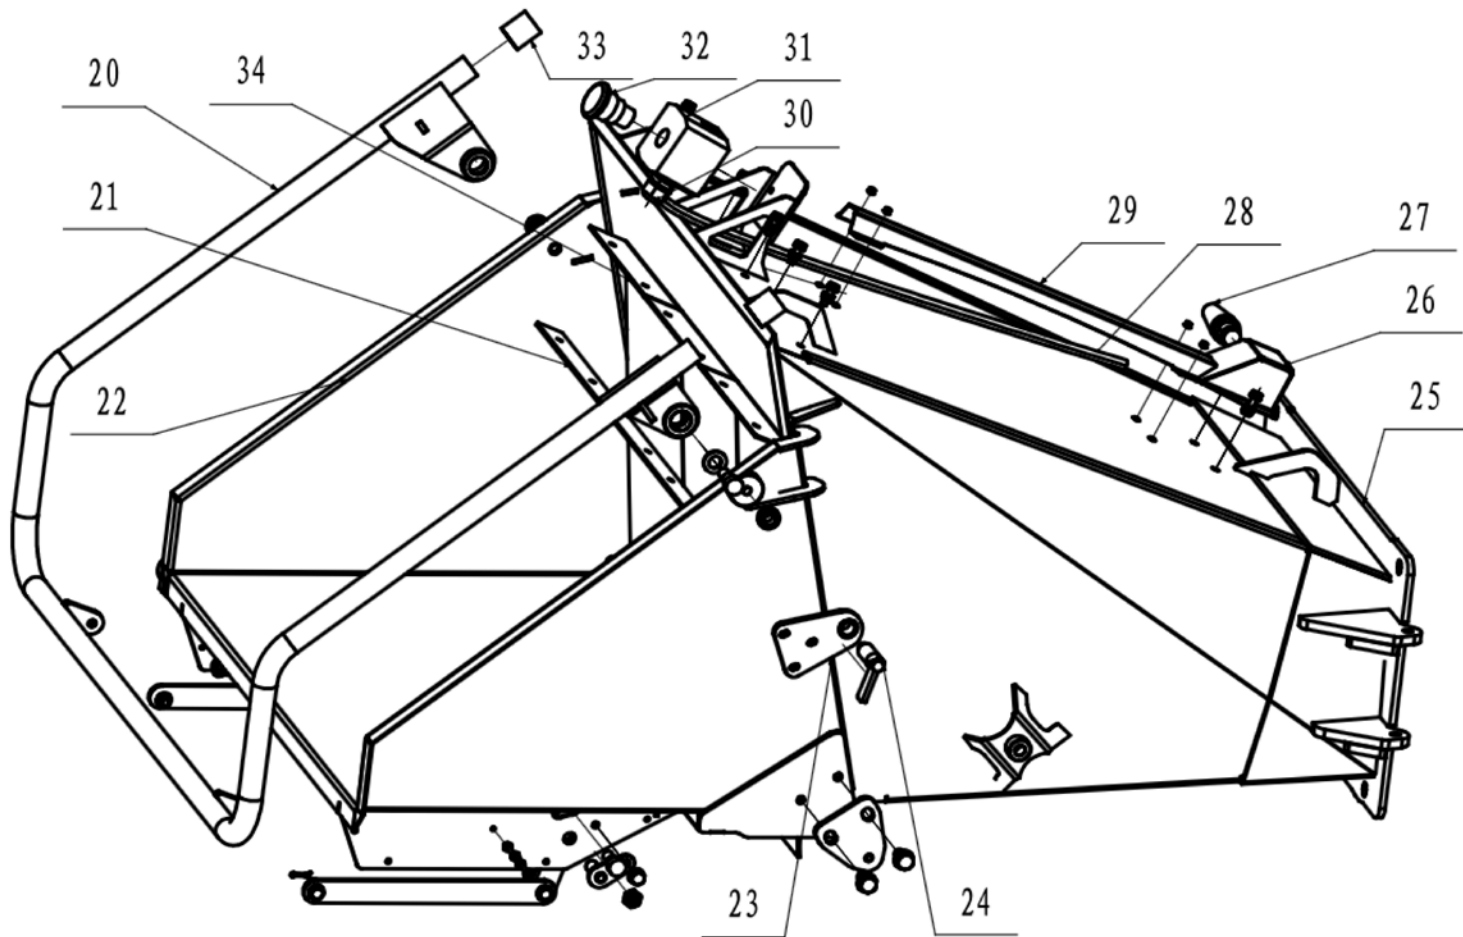

Lp	Kod	Nazwa	Ilość
21	680715	Flap strip	1
22	680716	Tray	1
23	680717	Tray locker	1
24	680718	Lock pin	1
25	680719	Hopper	1
26	680720	Cable connect base	1
27	680721	Cable plug	1
28	680722	Emergency cable	1
29	680723	Cable cover	1
30	680724	Water proof seal	1
31	680725	Emergency switch box	1
32	680726	Emergency switch	1
33	680727	Cap	2
34	680728	Flap	3