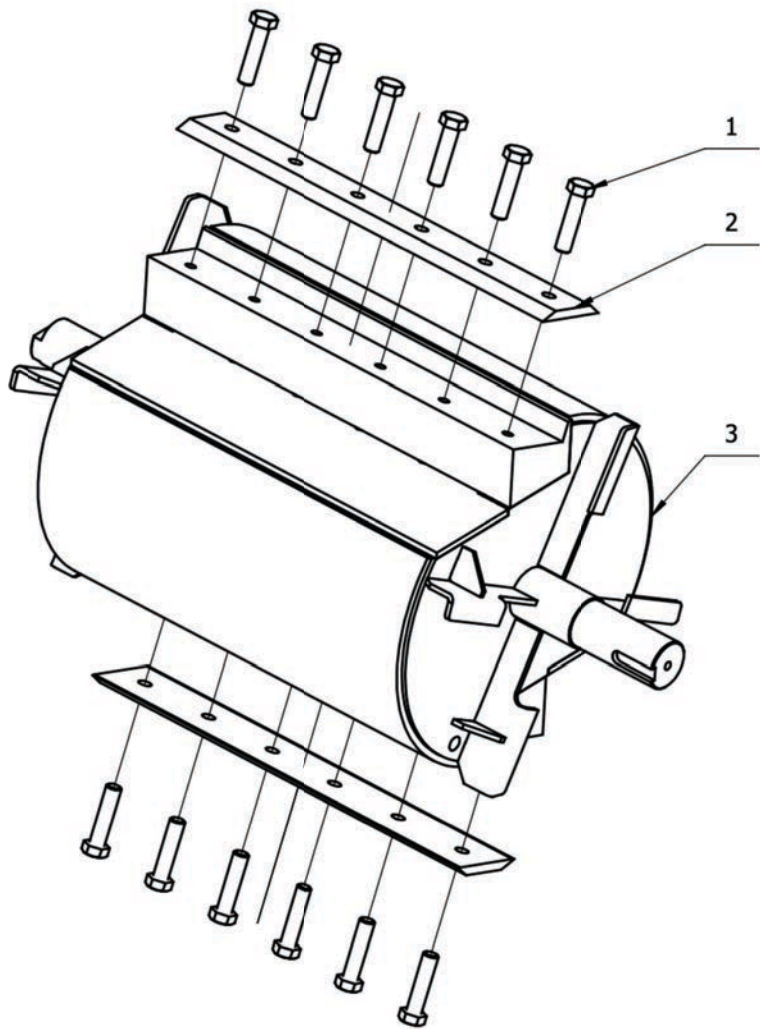

Lp	Kod	Nazwa	Ilość
1	680620	Jockey wheel	1
2	680621	Tow coupler	1
3	680622	Reinforce plate	1
4	680623	Bolt	4
5	680624	Bracket	1
6	680625	Jockey wheel clamp	1
7	680626	Tow bar	1
8	680627	Rear lamp cable	1
9	680159	Mud guard bracket	1
10	680629	Reflection	2
11	680630	Reflection bracket	2
12	680631	Mud guard	2
13	680632	Wheel	2
14	680633	Eye bolt	1
15	680634	Feeding spring	1
16	680635	Axle UBR500	1
17	680636	Spring holder	1
18	680165	Battery	1
19	680167	Mudguard right bracket	1
20	680639	Mud guard bracket	1
21	680640	Battery fix bolt	2
22	680641	Rear lamps assy.	1
23	680642	Back bracket	1
24	680643	Feeding hopper	1
25	680722	Emergency cable	1
26	680645	Hinge pin	1
27	680646	Drum housing	1
28	680647	Discharge chute	1
29	680648	Feeding control cable	1

Lp	Kod	Nazwa	Ilość
1	680649	Blade bolt	12
2	680030	Blade	2
3	680651	Rotor/Drum assy.	1

Lp	Kod	Nazwa	Ilość
1	680652	Rotor/drum housing	1
2	680653	RPM counter	1
3	680654	Key	1
4	680069	Rotor pulley SPB175-2-2012-40	1
5	680656	Plate washer	1
6	680657	Belt cover	1
7	680658	Belt cover front bracket	1
8	680659	Pump	1
9	680660	Tension bolt pump	2
10	680661	Tension plate engine	1
11	680662	Engine fix plate right	1
12	680663	Tension bolt engine	2
13	680664	Cushion block	2
14	680665	Pump belt	1

Lp	Kod	Nazwa	Ilość
15	680666	Engine	1
16	680667	Gasoline tank	1
17	680668	Tank clamp	1
18	680669	Bumper	1
19	680080	Cap bumper	4
20	680671	Tank bolt	2
21	680672	Engine plate	1
22	680673	Engine fix plate left	1
23	680674	Valve cover	1
24	680675	Valve assy	1
25	680676	Valve plate	1
26	680677	Grease nipple	1
27	680678	Controller	1
28	680047	Relay	2
29	680680	Hose couple	1
30	680066	Drum belt	2
31	680682	Plate washer	1
32	680683	Bush outside	1
33	680058	Engine to drum pulley	1
34	680685	Engine to pump SPA85-01-1210-11	1
35	680686	Key	1
36	680687	Bush inside	1
37	680688	Circlip	1
38	680689	D ring	1