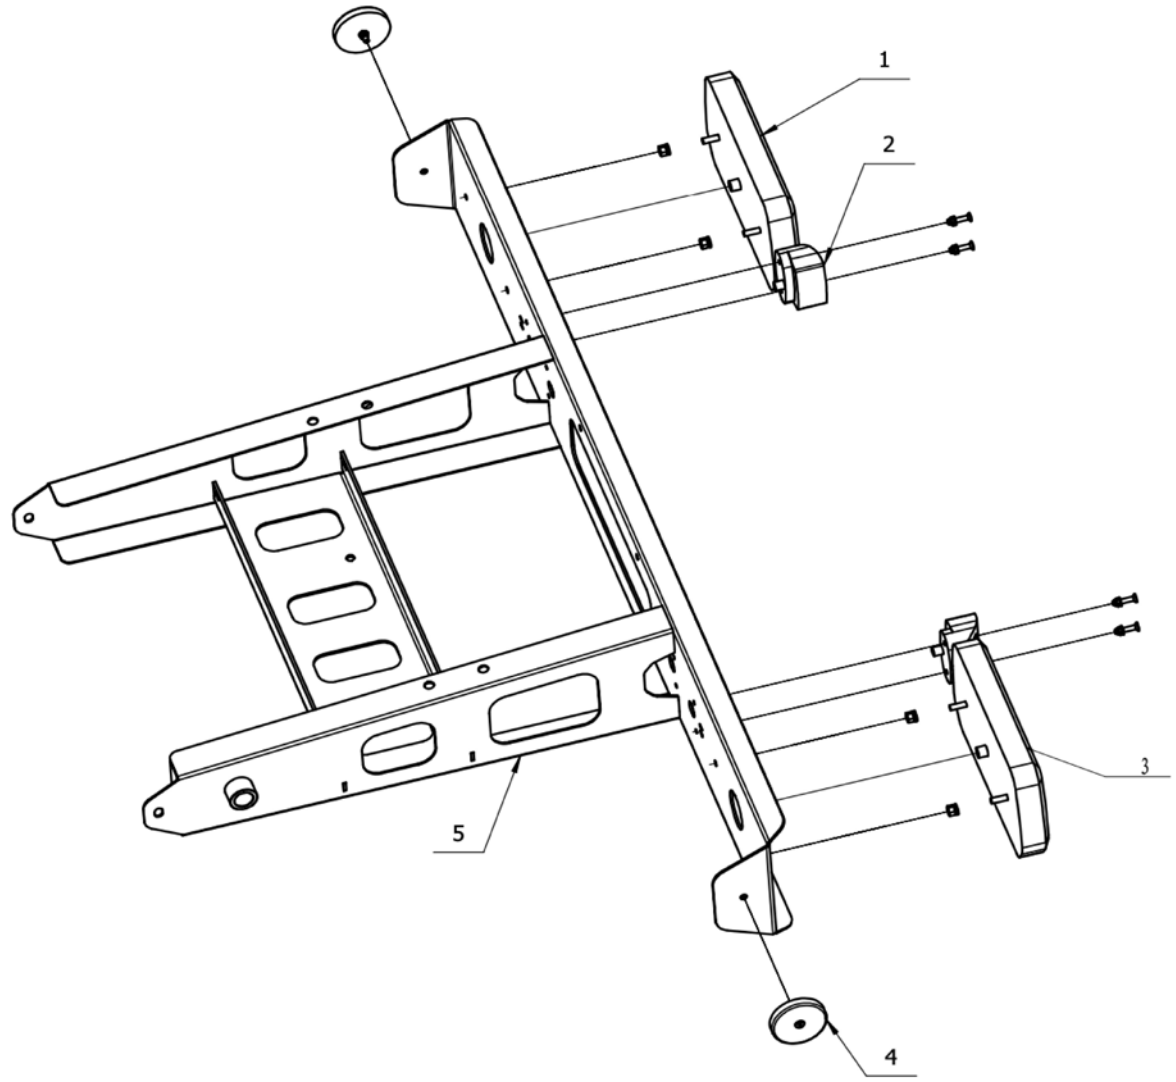

Lp	Kod	Nazwa	Ilość
1	680620	Jockey wheel	1
2	680621	Tow coupler	1
3	680622	Reinforce plate	1
4	680623	Bolt	4
5	680624	Bracket	1
6	680625	Jockey wheel clamp	1
7	680626	Tow bar	1
8	680627	Rear lamp cable	1
9	680159	Mud guard bracket	1
10	680629	Reflection	2
11	680630	Reflection bracket	2
12	680631	Mud guard	2
13	680632	Wheel	2
14	680633	Eye bolt	1
15	680634	Feeding spring	1
16	680635	Axle UBR500	1
17	680636	Spring holder	1
18	680165	Battery	1
19	680167	Mudguard right bracket	1
20	680639	Mud guard bracket	1
21	680640	Battery fix bolt	2
22	680641	Rear lamps assy.	1
23	680642	Back bracket	1
24	680643	Feeding hopper	1
25	680722	Emergency cable	1
26	680645	Hinge pin	1
27	680646	Drum housing	1
28	680647	Discharge chute	1
29	680648	Feeding control cable	1

Lp	Kod	Nazwa	Ilość
1	680649	Blade bolt	12
2	680030	Blade	2
3	680651	Rotor/Drum assy.	1

Lp	Kod	Nazwa	Ilość
1	680652	Rotor/drum housing	1
2	680653	RPM counter	1
3	680654	Key	1
4	680069	Rotor pulley SPB175-2-2012-40	1
5	680656	Plate washer	1
6	680657	Belt cover	1
7	680658	Belt cover front bracket	1
8	680659	Pump	1
9	680660	Tension bolt pump	2
10	680661	Tension plate engine	1
11	680662	Engine fix plate right	1
12	680663	Tension bolt engine	2
13	680664	Cushion block	2
14	680665	Pump belt	1

Lp	Kod	Nazwa	Ilość
15	680666	Engine	1
16	680667	Gasoline tank	1
17	680668	Tank clamp	1
18	680669	Bumper	1
19	680080	Cap bumper	4
20	680671	Tank bolt	2
21	680672	Engine plate	1
22	680673	Engine fix plate left	1
23	680674	Valve cover	1
24	680675	Valve assy	1
25	680676	Valve plate	1
26	680677	Grease nipple	1
27	680678	Controller	1
28	680047	Relay	2
29	680680	Hose couple	1
30	680066	Drum belt	2
31	680682	Plate washer	1
32	680683	Bush outside	1
33	680058	Engine to drum pulley	1
34	680685	Engine to pump SPA85-01-1210-11	1
35	680686	Key	1
36	680687	Bush inside	1
37	680688	Circlip	1
38	680689	D ring	1