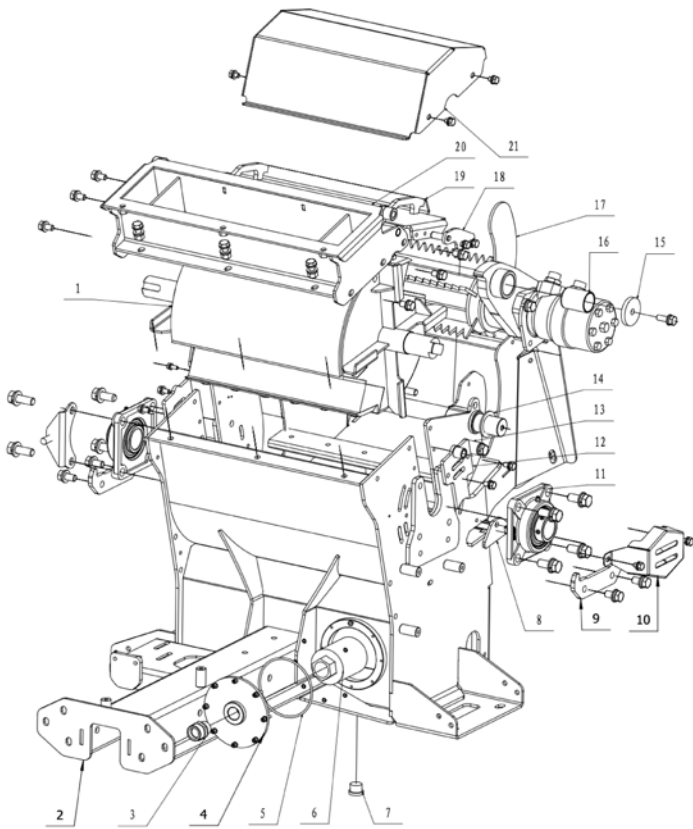

Lp	Kod	Nazwa	Ilość
1	680749	Rotor assy.	1
2	680750	Rotor housing	1
3	680751	Hose coupler	1
4	680752	Outlet mounting base	1
5	680753	O seal	1
6	680416	Outlet filter	1
7	680755	Coupler	1
8	680756	Anvil mounting bracket	1
9	680757	Bearing holder right	2
10	680758	Bearing cover	1
11	680004	Bearing	2
12	680760	Insert left	1
13	680761	Feeding roller limit	1
14	680762	Spacer roller pivot	1
15	680763	Washer roller pivot	1
16	680764	Bearing	1
17	680765	Feeding roller	1
18	680766	Hinge left	1
19	680767	Cover	1
20	680768	Output base	1
21	680769	Roller cover	1
22	680027	Anvil	1
23	680771	Return filter	1
24	680772	Belt cover holder	1
25	680773	Tank cap	1
25a	680449	Return filter refill	1
26	680376	Rpm reader	1
27	680775	Reader bracket	1
28	680776	Cover slot	1
29	680777	Insert right	1
30	680372	Micro switch	1
31	680779	Hinge right	1