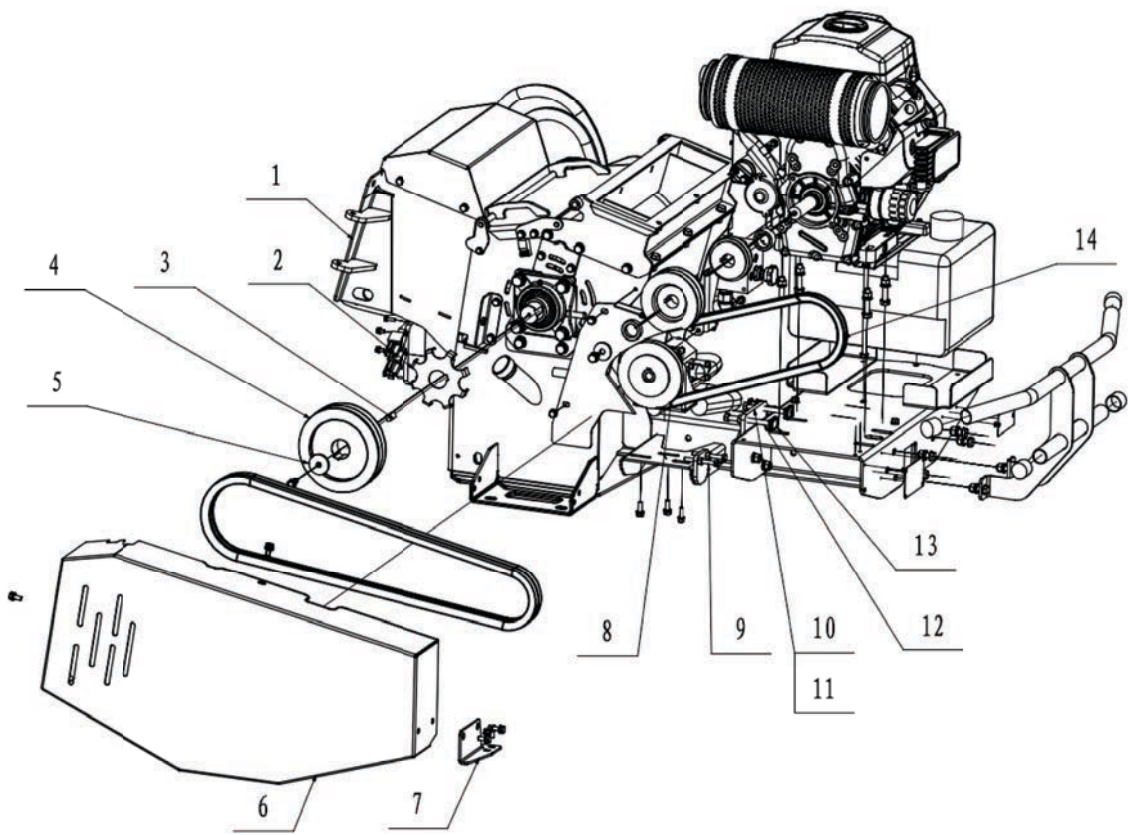

Lp	Kod	Nazwa	Ilość
1	680620	Jockey wheel	1
2	680621	Tow coupler	1
3	680622	Reinforce plate	1
4	680623	Bolt	4
5	680624	Bracket	1
6	680625	Jockey wheel clamp	1
7	680626	Tow bar	1
8	680627	Rear lamp cable	1
9	680159	Mud guard bracket	1
10	680629	Reflection	2
11	680630	Reflection bracket	2
12	680631	Mud guard	2
13	680632	Wheel	2
14	680633	Eye bolt	1
15	680634	Feeding spring	1
16	680635	Axle UBR500	1
17	680636	Spring holder	1
18	680165	Battery	1
19	680167	Mudguard right bracket	1
20	680639	Mud guard bracket	1
21	680640	Battery fix bolt	2
22	680641	Rear lamps assy.	1
23	680642	Back bracket	1
24	680643	Feeding hopper	1
25	680722	Emergency cable	1
26	680645	Hinge pin	1
27	680646	Drum housing	1
28	680647	Discharge chute	1
29	680648	Feeding control cable	1

Lp	Kod	Nazwa	Ilość
1	680649	Blade bolt	12
2	680030	Blade	2
3	680651	Rotor/Drum assy.	1

Lp	Kod	Nazwa	Ilość
1	680652	Rotor/drum housing	1
2	680653	RPM counter	1
3	680654	Key	1
4	680069	Rotor pulley SPB175-2-2012-40	1
5	680656	Plate washer	1
6	680657	Belt cover	1
7	680658	Belt cover front bracket	1
8	680659	Pump	1
9	680660	Tension bolt pump	2
10	680661	Tension plate engine	1
11	680662	Engine fix plate right	1
12	680663	Tension bolt engine	2
13	680664	Cushion block	2
14	680665	Pump belt	1

Lp	Kod	Nazwa	Ilość
15	680666	Engine	1
16	680667	Gasoline tank	1
17	680668	Tank clamp	1
18	680669	Bumper	1
19	680080	Cap bumper	4
20	680671	Tank bolt	2
21	680672	Engine plate	1
22	680673	Engine fix plate left	1
23	680674	Valve cover	1
24	680675	Valve assy	1
25	680676	Valve plate	1
26	680677	Grease nipple	1
27	680678	Controller	1
28	680047	Relay	2
29	680680	Hose couple	1
30	680066	Drum belt	2
31	680682	Plate washer	1
32	680683	Bush outside	1
33	680058	Engine to drum pulley	1
34	680685	Engine to pump SPA85-01-1210-11	1
35	680686	Key	1
36	680687	Bush inside	1
37	680688	Circlip	1
38	680689	D ring	1