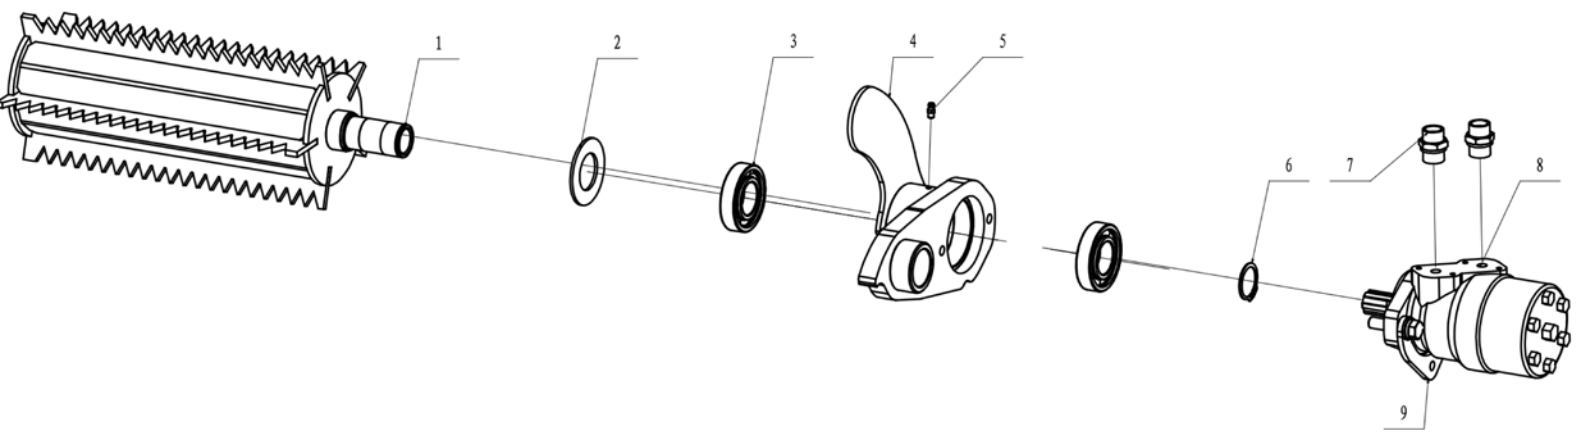

Lp	Kod	Nazwa	Ilość
1	680729	Feeding roller	1
2	680730	Bearing washer	1
3	680731	Bearing	2
4	680732	Roller bracket	1
5	680677	Grease nipple	1
6	680734	Circlip	1
7	680735	Coupler	2
8	680736	Hydraulic motor	1
9	680737	Hook plate	1